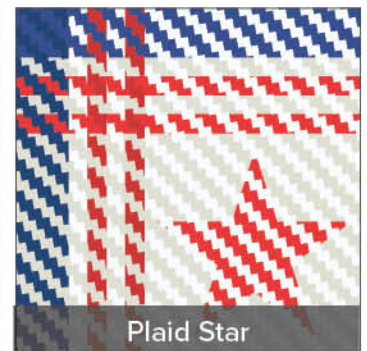

CAD-CUT® PATTERNS - PATRIOTIC DESIGNS

Stahls' Creative Studios Collection

Watercolor Stars

Washed Stripe

USA Doodle

Starfetti

Star Spangled

Quilted

Pride Stripe

Plaid Star

Old Glory

Firework Finale

American Patriot

SparkleBerry Collection

Independence Day

Boom Boom

Stars and Stripes

CAD-CUT® PATTERNS - PATRIOTIC DESIGNS

Spectra Collection

Fireworks

Red White & Blue Brushed

Americana

USA Stars

Chevron Patriot